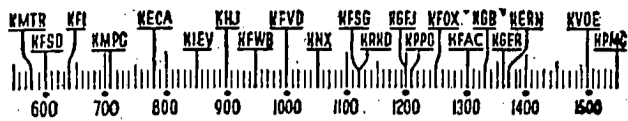

# YOUR Radio TODAY

[The information contained in the following schedule is furnished by the stations broadcasting the programs.]

**CHURCH SERVICES**

**KMTR**—Nat. Message, 8:30 a.m.; Bob Shuler, 8:45 a.m.  
**KMPG**—Wings Over Jordan, 8 a.m.  
**H.M.S.**—Religious, 8 a.m.; Catholic Hr. 8:30 a.m.  
**KECA**—Church, 8:45 a.m.; Rev. Sains, a.m.; Church of Christ, 8:30 a.m.  
**KHJ**—Lutheran Hour, 1:30 p.m.; Rev. Ivald, 5 p.m.  
**KFWB**—Church, 8 a.m.; Rescue Mission, 8:30 a.m.; Church, 8 p.m.  
**KFVD**—Spanish, 8 a.m.; Rev. Sains, a.m.; Church of Christ, 8:30 a.m.  
**KNN**—Air Church, 7; West Coast Church, 8; Salt Lake Tabernacle, 9:30 a.m.; Church, 10 a.m.  
**KFSG**—Almae S. McPherson, 10:30 a.m. Speaker, 3 p.m.; Evangelistic Service, 7 p.m.; Voice First Nighters, 9:30 p.m.  
**KRRD**—Rev. Squires, 7:30 a.m.  
**KPPC**—Presbyterian Church, 9 a.m. Dr. Woelner, 9:30 a.m.; Dr. Wheeler, 11 a.m.  
**KFOX**—Visitor, 10:15 a.m.; Religious, 10:45 a.m.; Asclepius Church, 4:30 p.m.  
**KHJ**—Dr. MacLennan, 11:30 a.m. Church, 8 p.m.  
**KGER**—Mission, 7 a.m.; Mountain Sionaries, 7:45; Church, 8 a.m.; Bible Class, 10:30 a.m.; Japanese Church, 8:30 p.m.